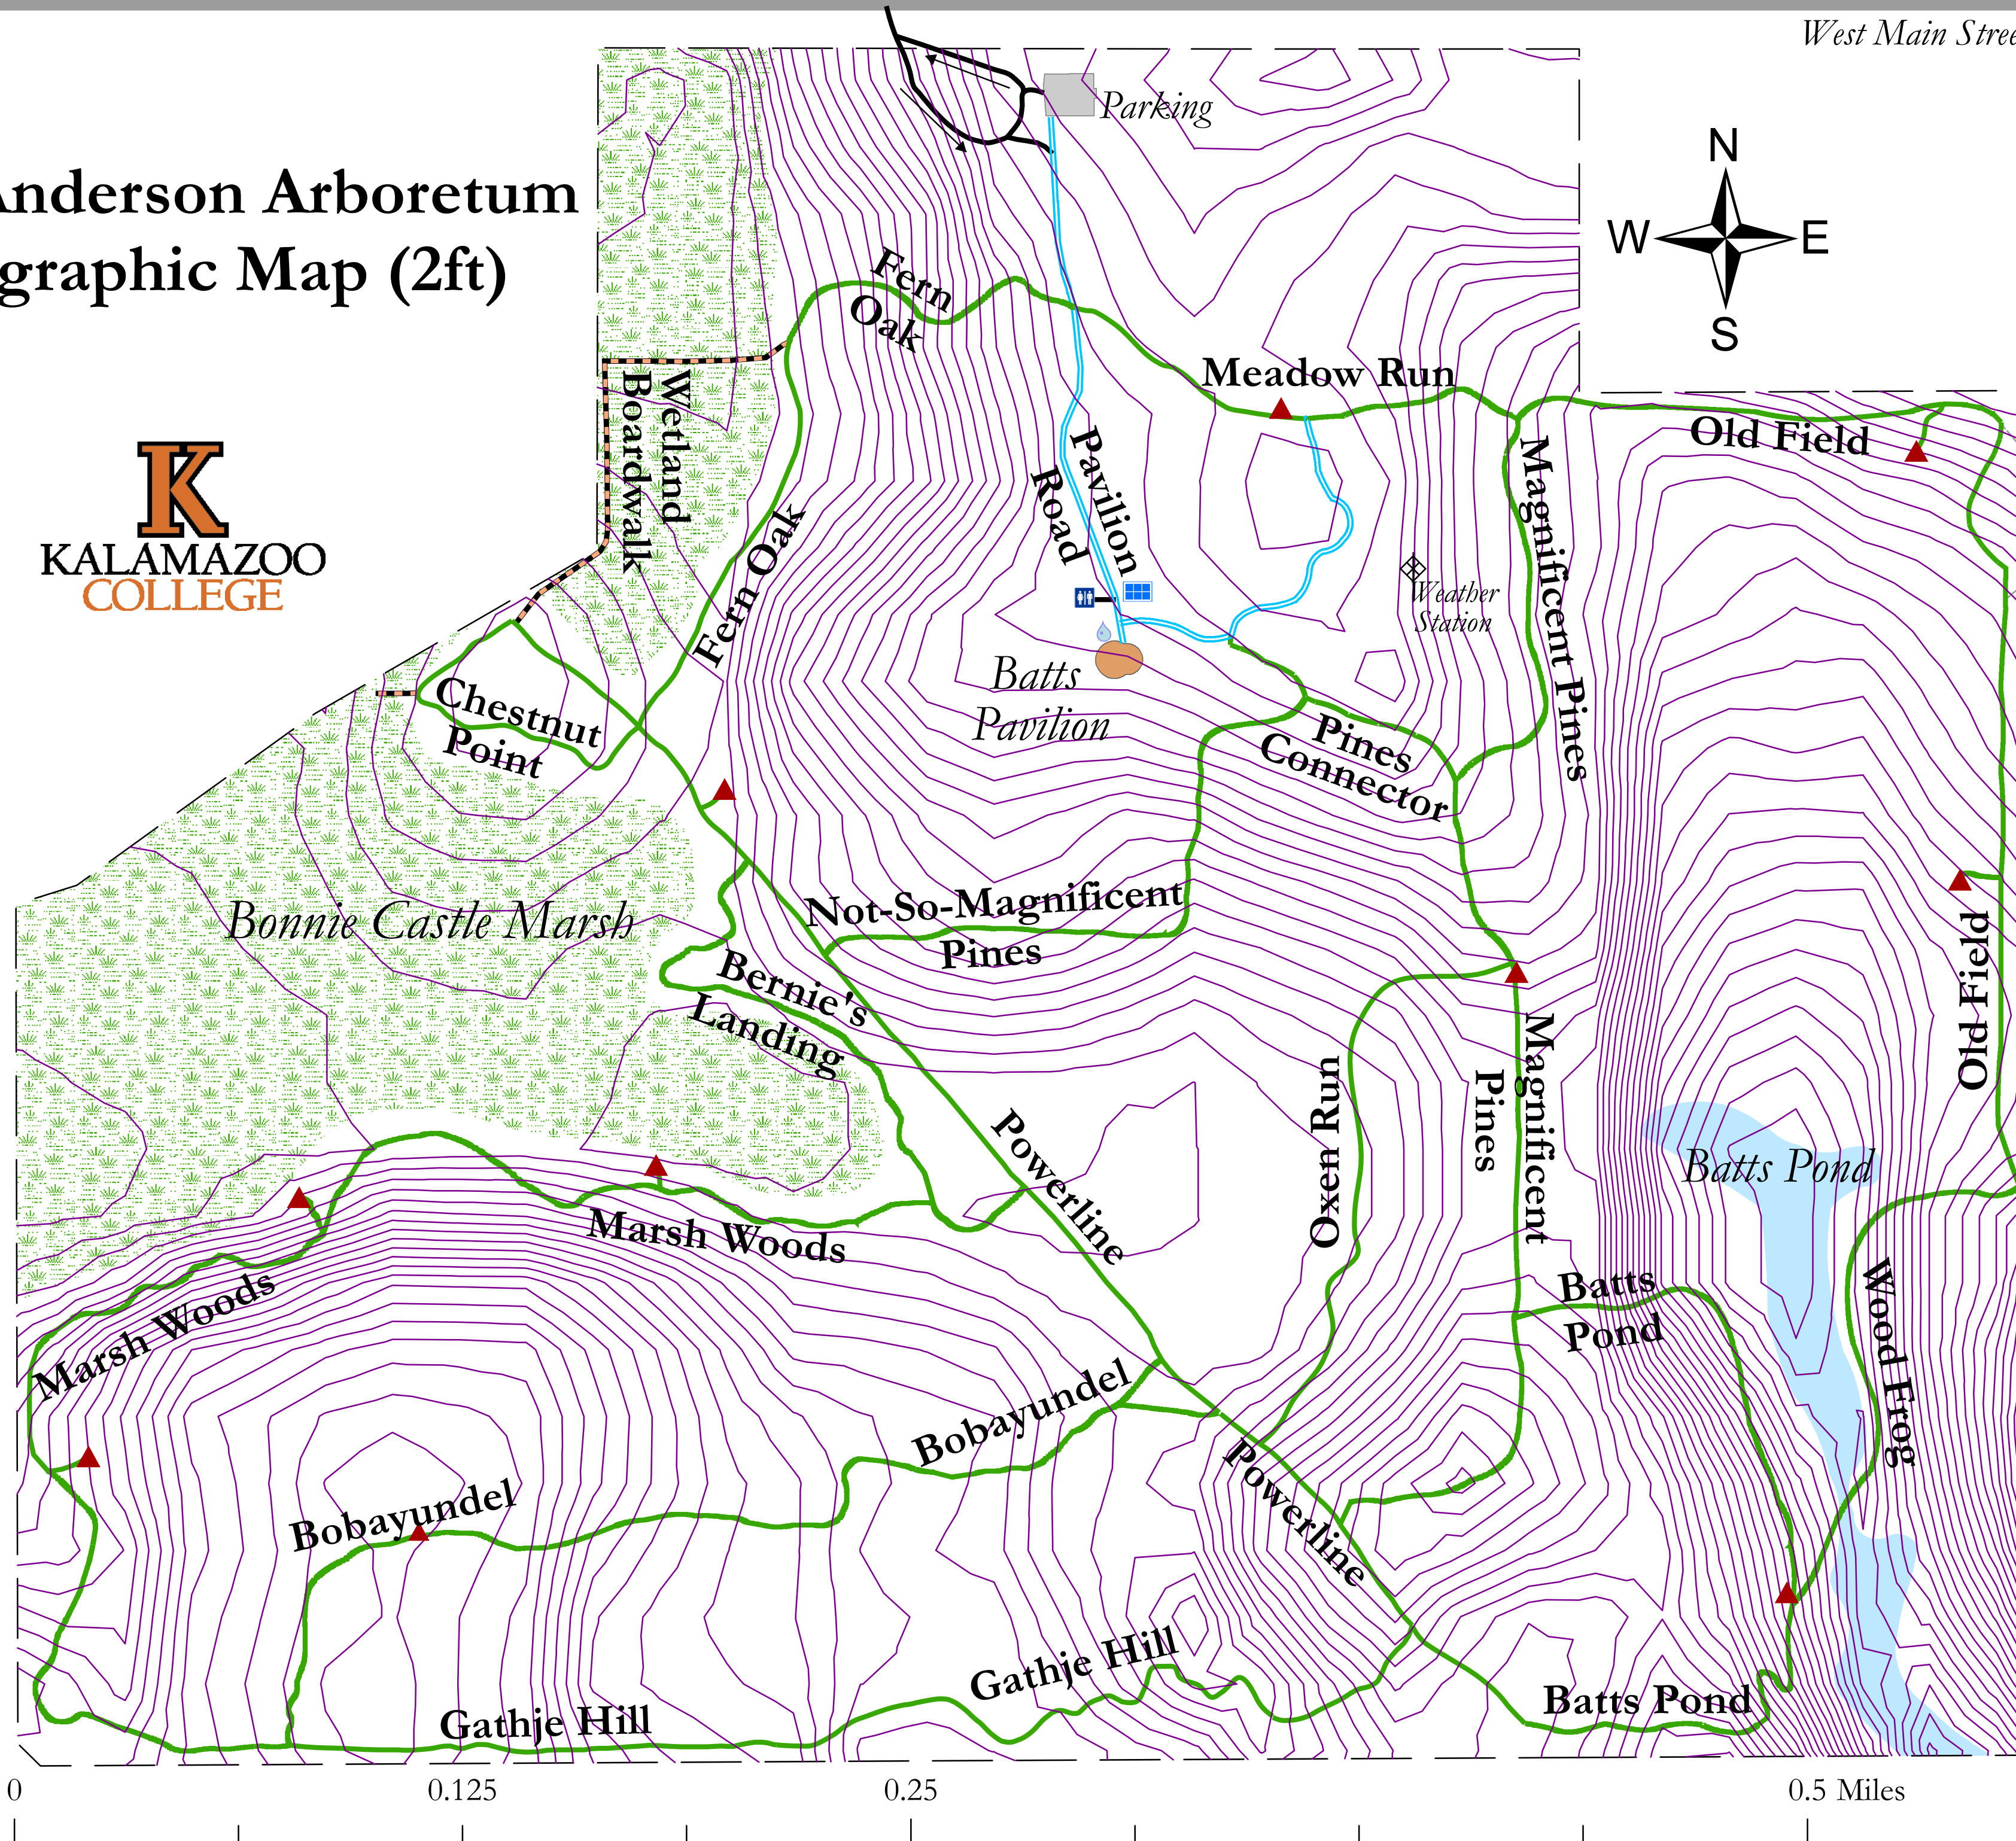

# Lillian Anderson Arboretum Topographic Map (2ft)

West Main Street (M43)

To Oshtemo Township Park

To Oshtemo Township Park

## Map Legend

- ### Amenities
- Benches
  - Bathroom
  - Solar Panels
  - Water Pump
  - Weather Station

- ### Trail Types
- Walking Trails
  - Barrier Free Trail
  - Floating Boardwalk