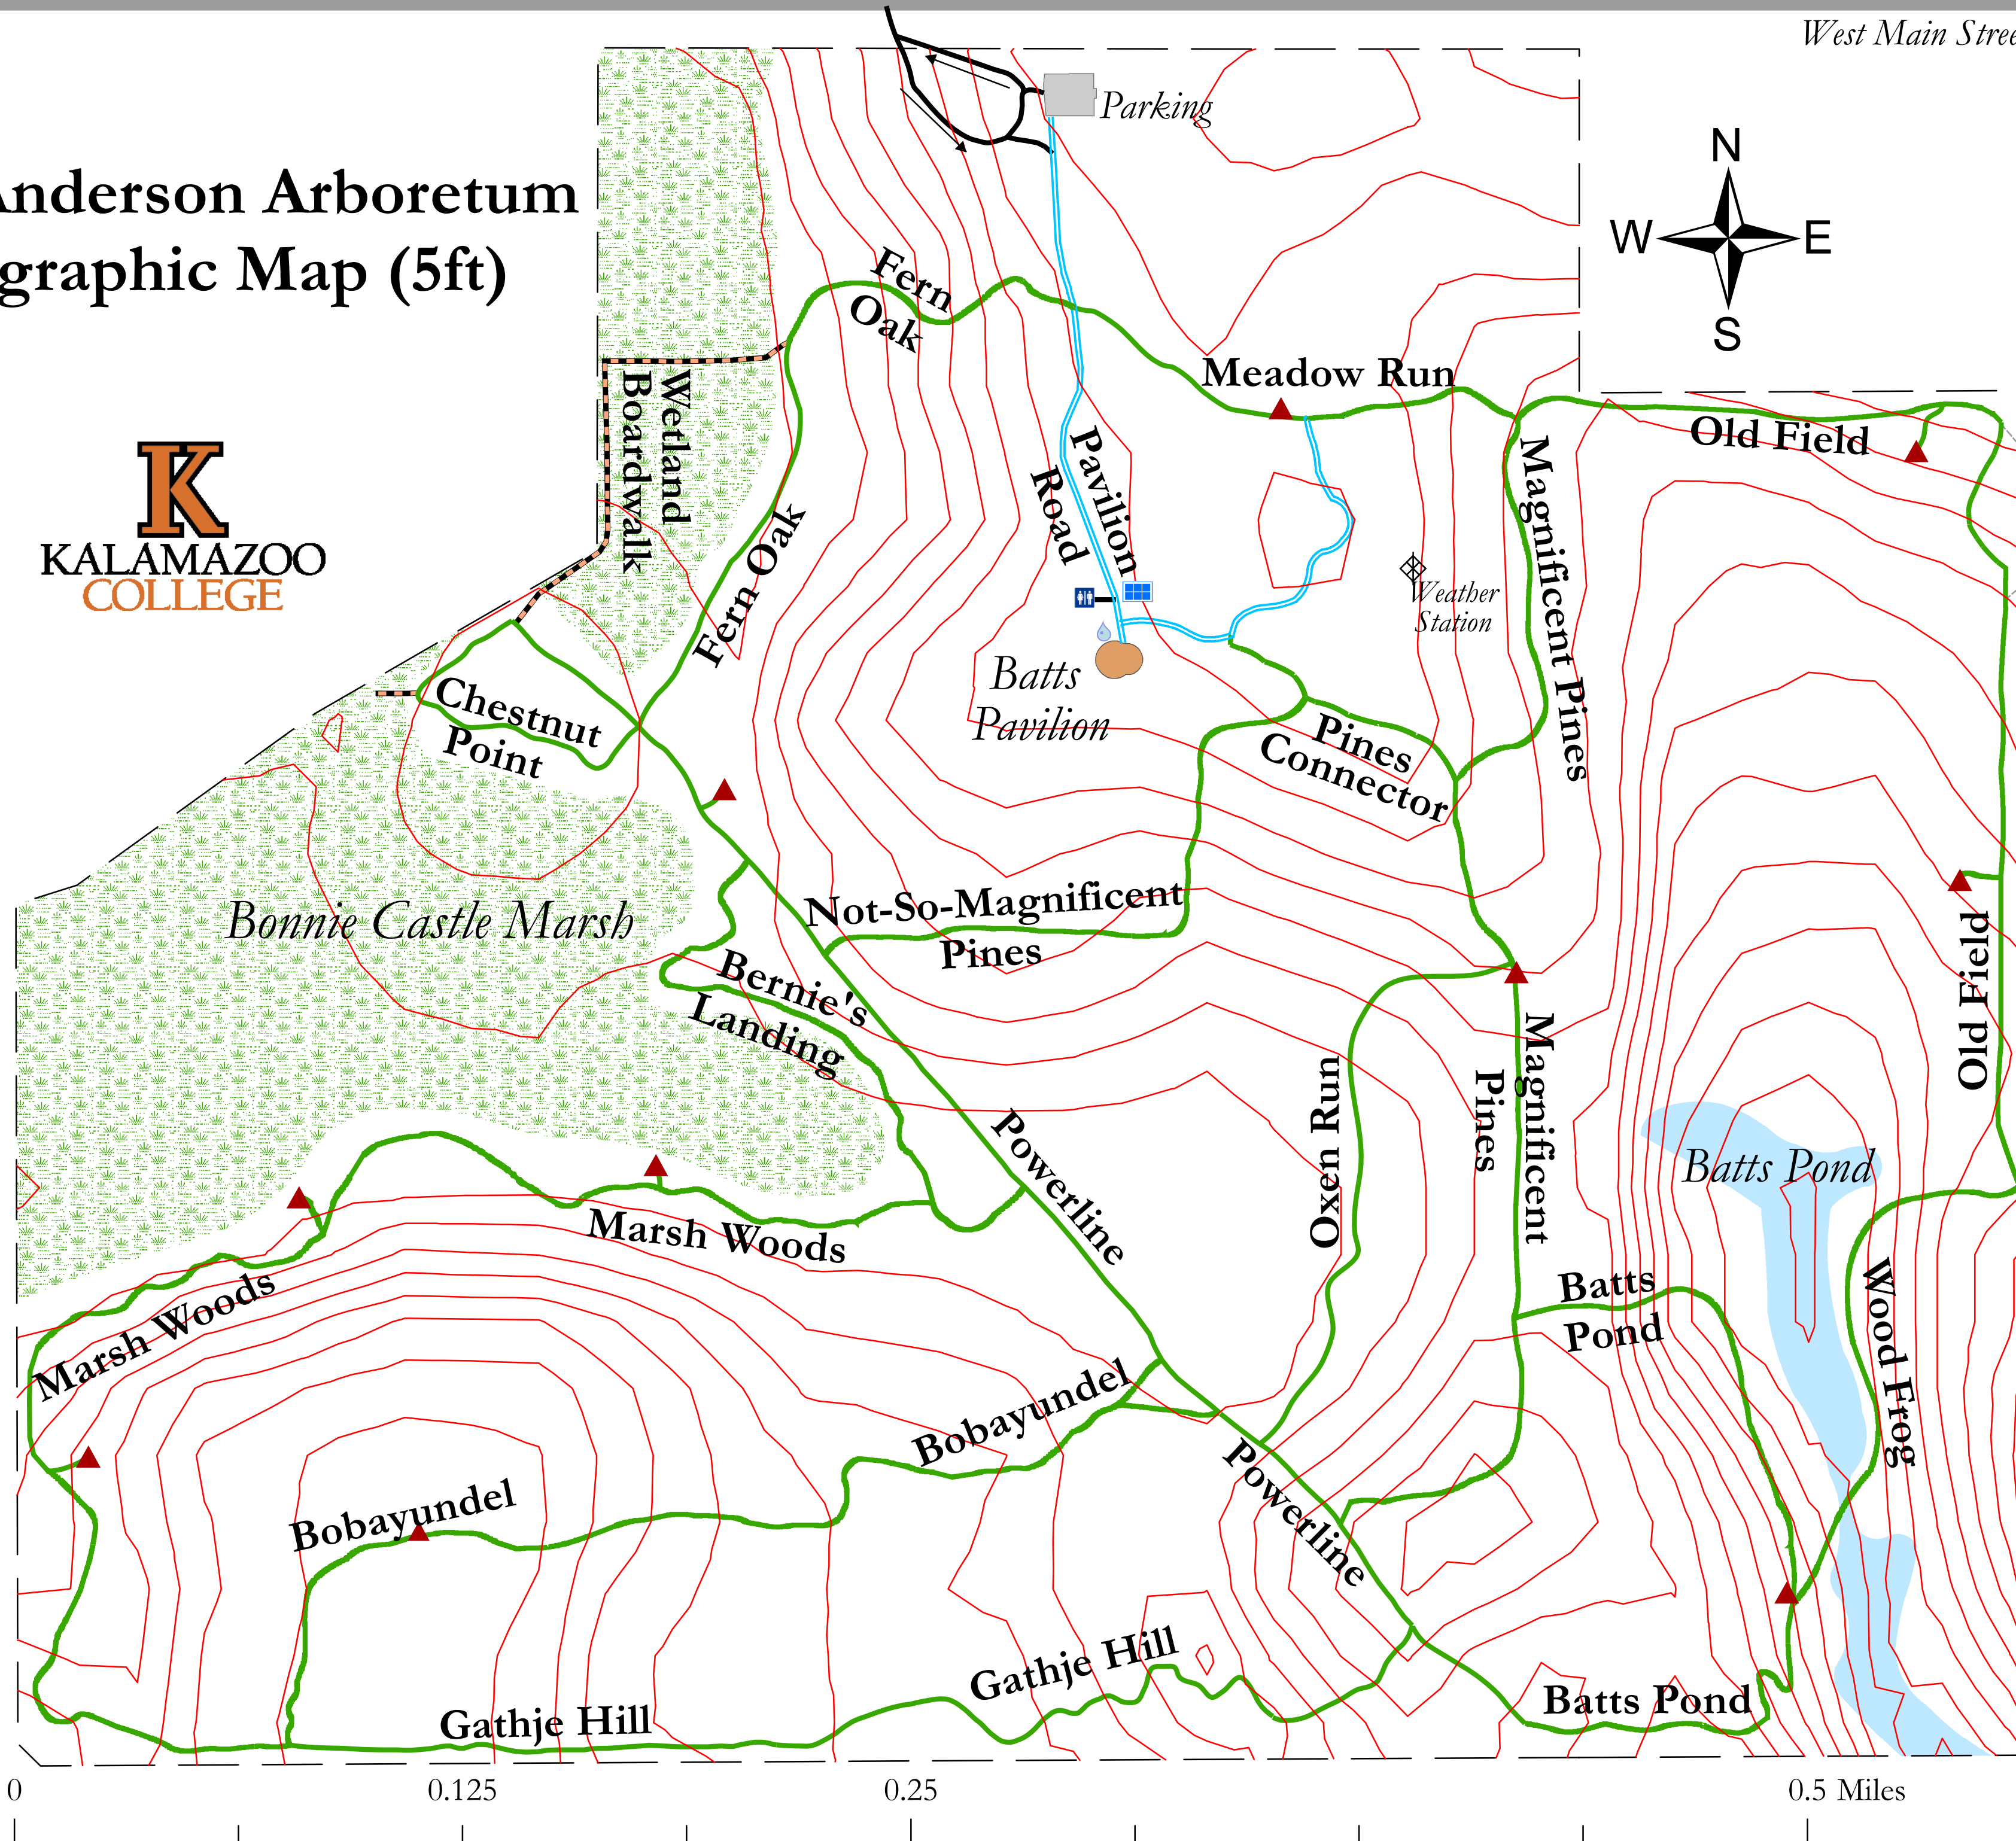

Lillian Anderson Arboretum Topographic Map (5ft)

West Main Street (M43)

0 0.125 0.25 0.5 Miles

Map Legend Amenities

- Benches
- Bathroom
- Solar Panels
- Water Pump
- Weather Station

Trail Types

- Walking Trails
- Barrier Free Trail
- Floating Boardwalk

To Oshtemo Township Park

To Oshtemo Township Park